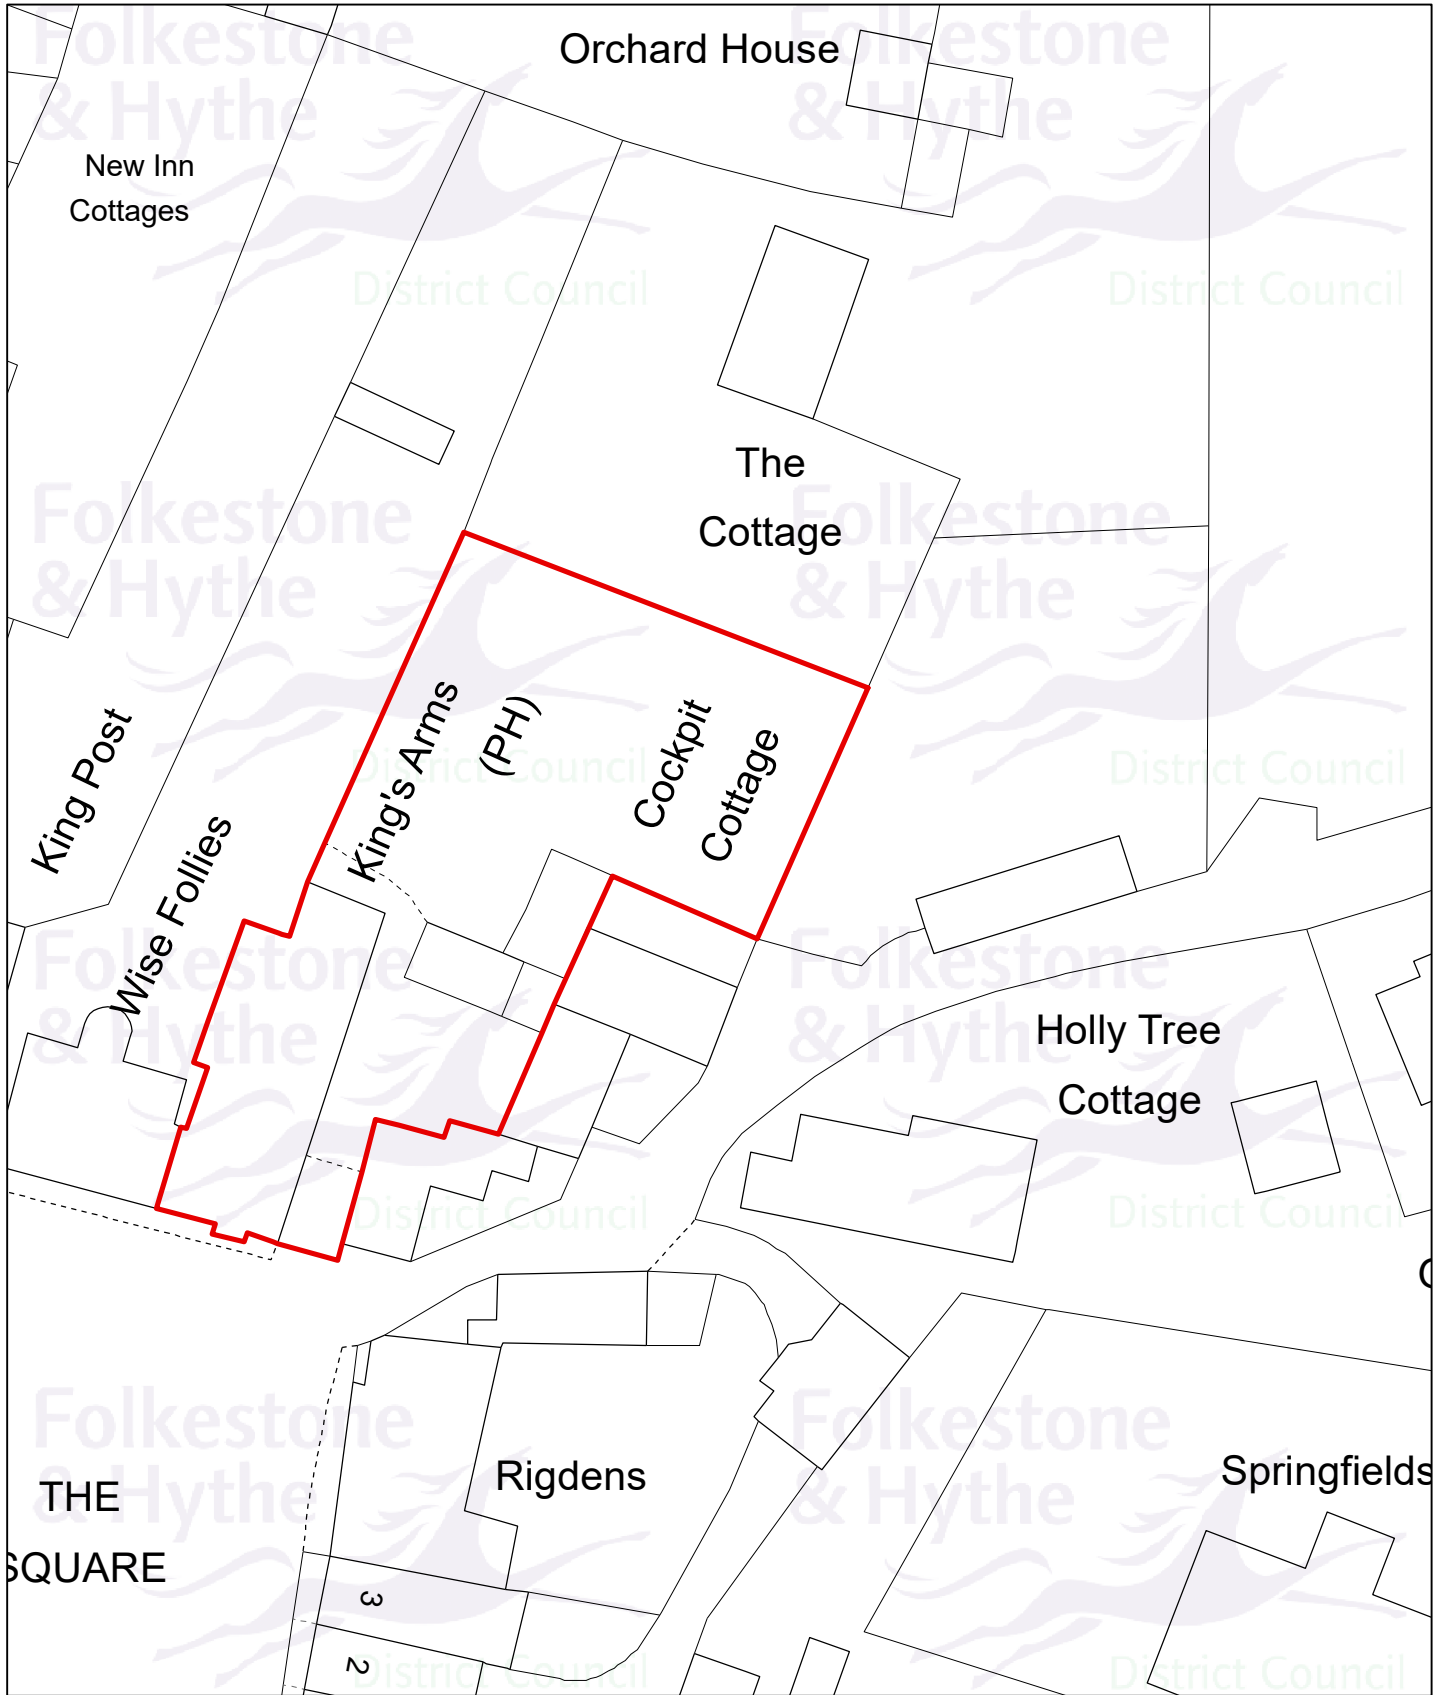

# Kings Arms, The Square, Elham, Canterbury, CT4 6TJ

Drawn date:  
10 May 2022

Drawn by:  
A. Gheroghita

Drawing ref:  
20/0747/FH

Contains Ordnance Survey data  
© Crown copyright and database right  
Folkestone & Hythe District Council 100019677 - 2022

Drawn at 1:500 on A4